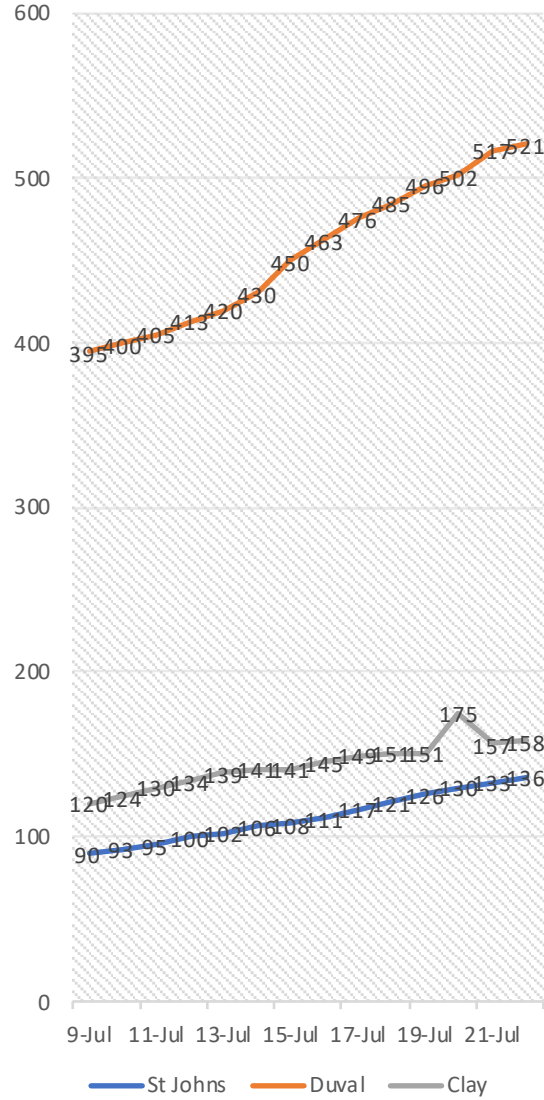

COVID-19 Tracking Data for Longleaf & Mandarin Relaunch

New Daily Case Count

Overall Hospitalizations

Overall Death Count