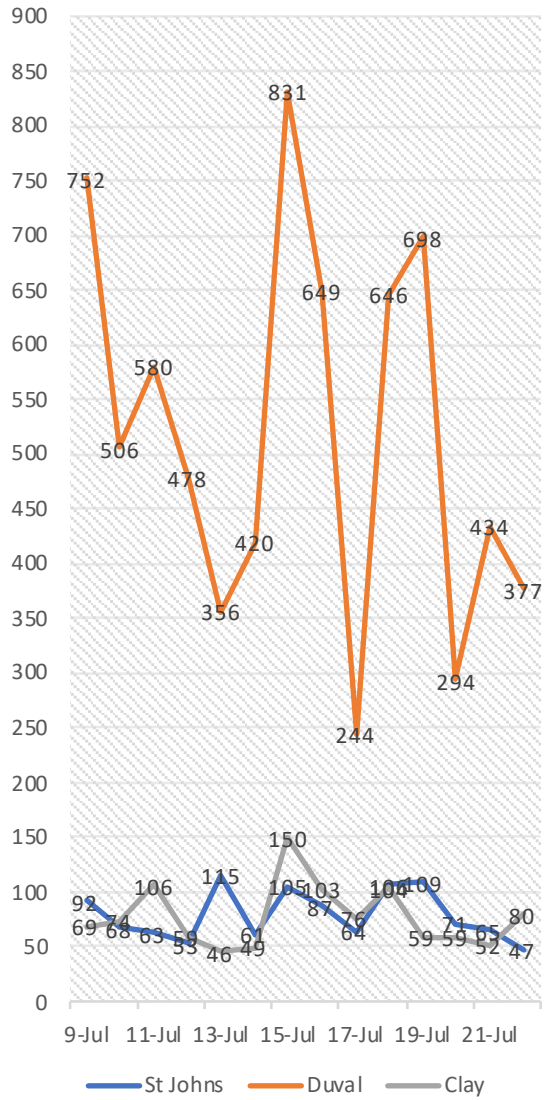

COVID-19 Tracking Data for Longleaf & Mandarin Relaunch

New Daily Case Count

Overall Hospitalizations

Overall Death Count